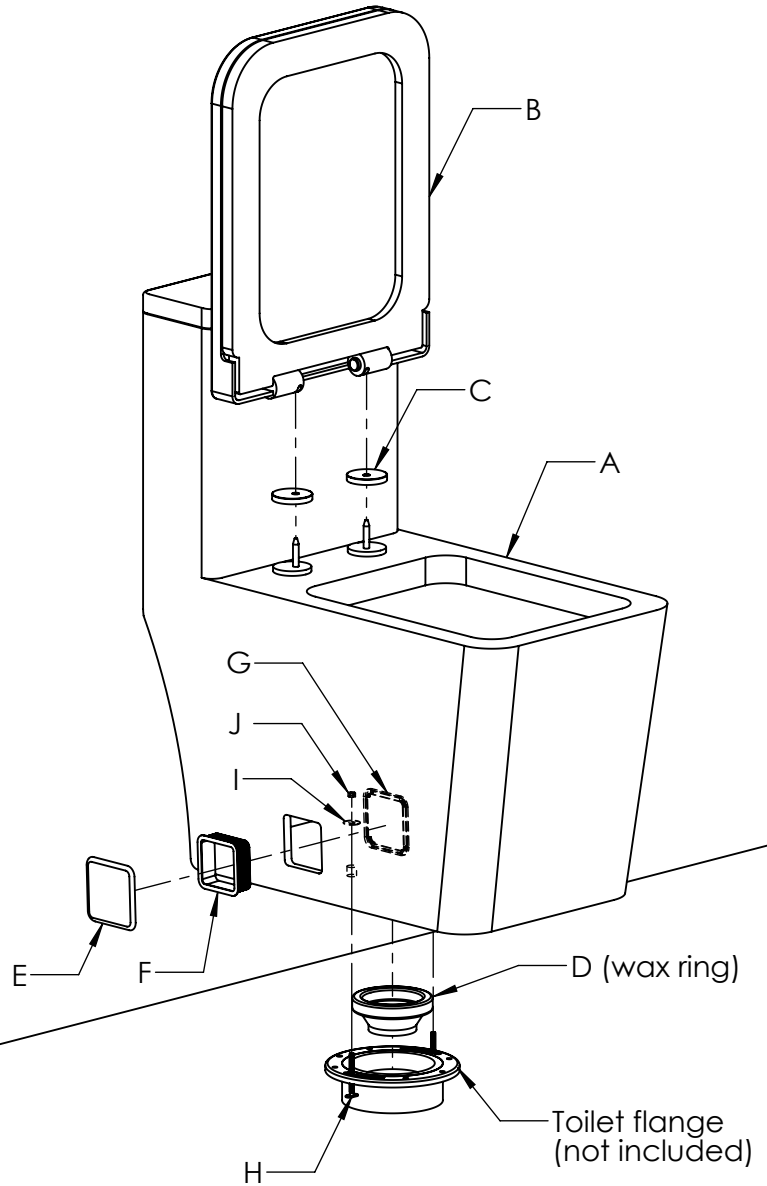

PARTS

A x 1

B x 1

C x 2

D x 1

E x 2

F x 2

G x 2

H x 2

I x 2

J x 2

For 12" rough-in installation only

Install supply hose according to manufacturer's installation instructions (not included).
Fitting: 7/8" BC